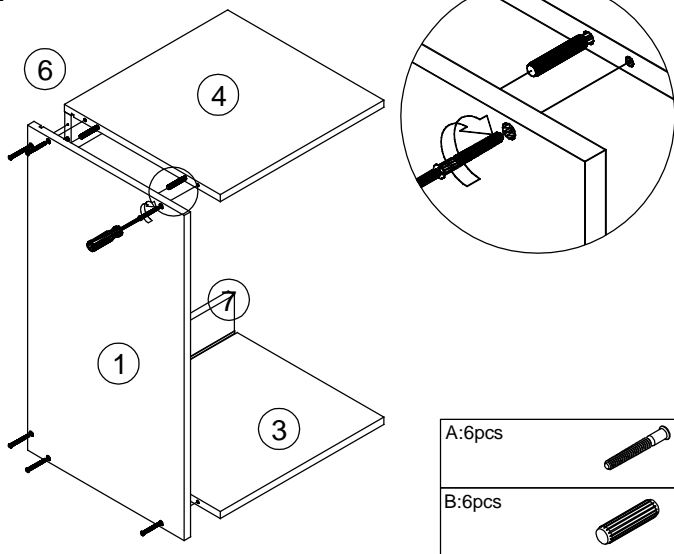

Wall Unit One Door

A:12pcs
ø7x48mm

B:12pcs
ø8x40mm

C:4pcs

D:2pcs

E:1pcs

F:8pcs
ø4x16mm

1

2

3

4

5

- | | |
|--------|---|
| D:2pcs |  |
| E:1pcs |  |
| F:8pcs |  |

6

Wall Unit One Door

A:16pcs
ø7x48mm

B:8pcs
ø8x40mm

C:4pcs

D:2pcs

E:1pcs

F:8pcs
ø4x16mm

1

A:4pcs

B:4pcs