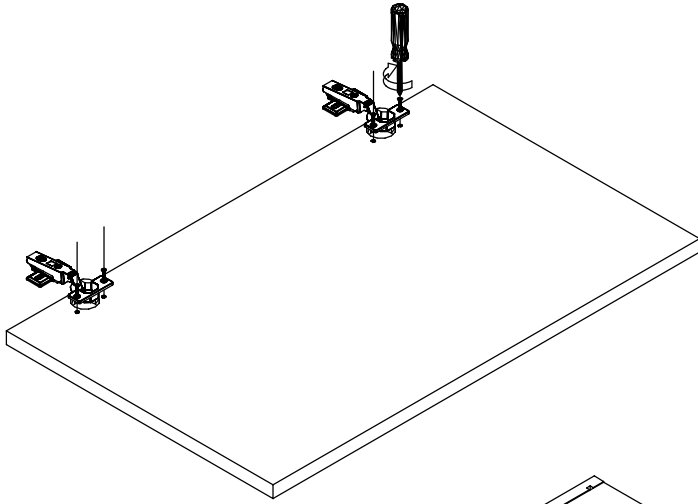

Wall Unit One Door

A:12pcs
ø7x48mm

B:12pcs
ø8x40mm

C:4pcs

D:2pcs

E:1pcs

F:8pcs
ø4x16mm

1

2

3

4

5

- | | |
|--------|---|
| D:2pcs |  |
| E:1pcs |  |
| F:8pcs |  |

6

Wall Unit One Door

A:16pcs
ø7x48mm

B:8pcs
ø8x40mm

C:4pcs

D:2pcs

E:1pcs

F:8pcs
ø4x16mm

1

A:4pcs

B:4pcs