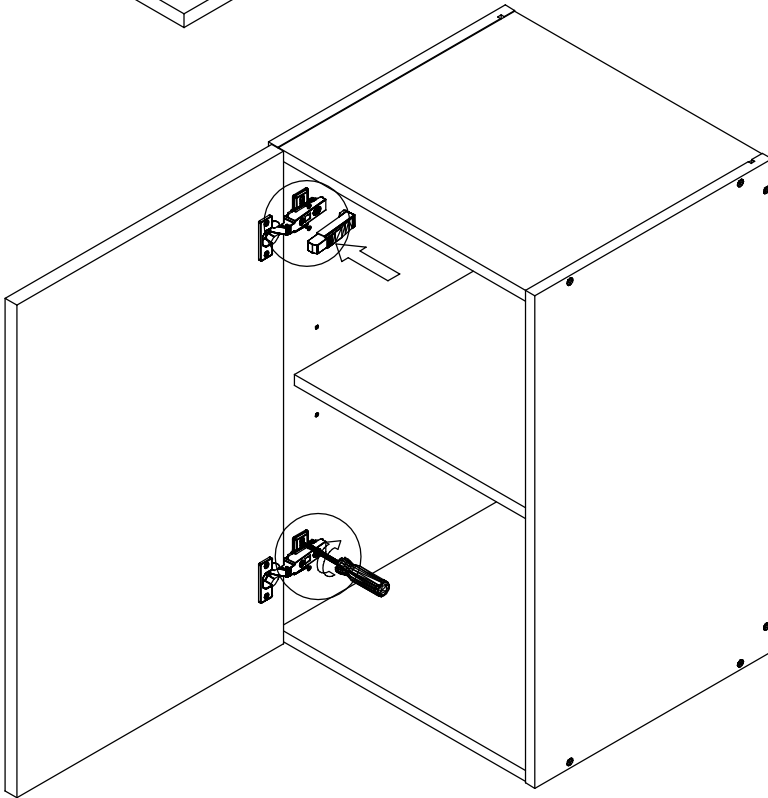

Wall Unit One Door

A:12pcs
ø7x48mm

B:12pcs
ø8x40mm

C:4pcs

D:2pcs

E:1pcs

F:8pcs
ø4x16mm

1

2

3

4

5

- | | |
|--------|---|
| D:2pcs |  |
| E:1pcs |  |
| F:8pcs |  |

6

Wall Unit One Door

A:16pcs
ø7x48mm

B:8pcs
ø8x40mm

C:4pcs

D:2pcs

E:1pcs

F:8pcs
ø4x16mm

1

A:4pcs

B:4pcs