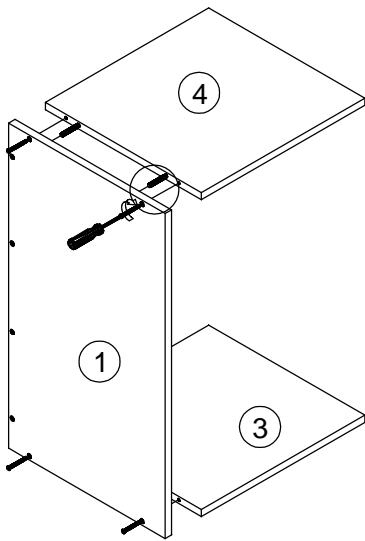

Wall Unit One Door

A:12pcs
ø7x48mm

B:12pcs
ø8x40mm

C:4pcs

D:2pcs

E:1pcs

F:8pcs
ø4x16mm

1

2

3

4

5

- | | |
|--------|---|
| D:2pcs |  |
| E:1pcs |  |
| F:8pcs |  |

6

Wall Unit One Door

A:16pcs
ø7x48mm

B:8pcs
ø8x40mm

C:4pcs

D:2pcs

E:1pcs

F:8pcs
ø4x16mm

1

A:4pcs

B:4pcs