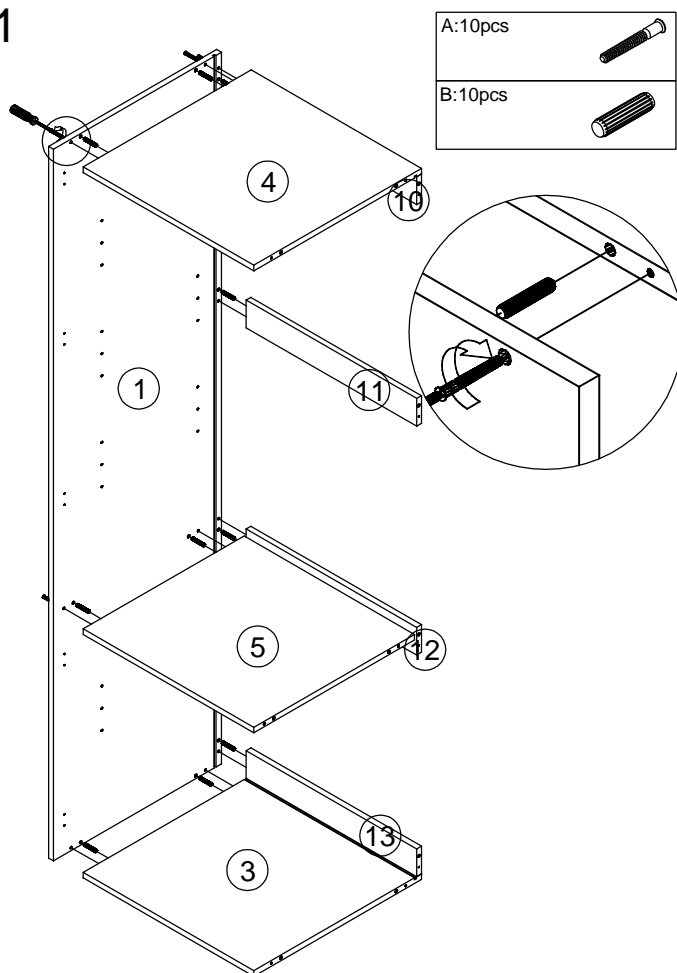

# Pantry Unit With One Door

A:20pcs  
φ7x48mm

B:20pcs  
φ8x40mm

C:16pcs

D:5pcs

E:2pcs

F:20pcs  
φ4x16mm

1

- E: 2 pcs 
- F: 10 pcs 

# Pantry Unit With One Door

A: 28pcs  
 φ7x48mm

B: 12pcs  
 φ8x40mm

C: 16pcs

D: 5pcs

E: 2pcs

F: 20pcs  
 φ4x16mm

1