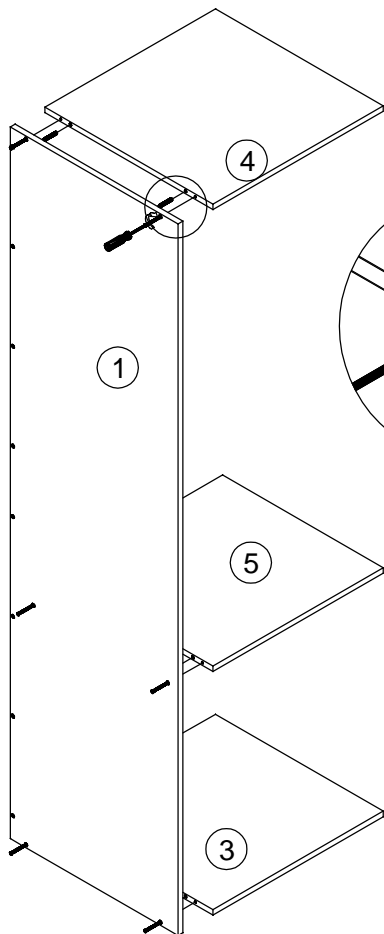

# Pantry Unit With One Door

A:20pcs  
φ7x48mm

B:20pcs  
φ8x40mm

C:16pcs

D:5pcs

E:2pcs

F:20pcs  
φ4x16mm

1

# Pantry Unit With One Door

A: 28pcs  
 φ7x48mm

B: 12pcs  
 φ8x40mm

C: 16pcs

D: 5pcs

E: 2pcs

F: 20pcs  
 φ4x16mm

1

A: 6pcs

B: 6pcs

2

A: 8pcs

3

A: 14pcs   
 B: 6pcs 

4

C: 16pcs 