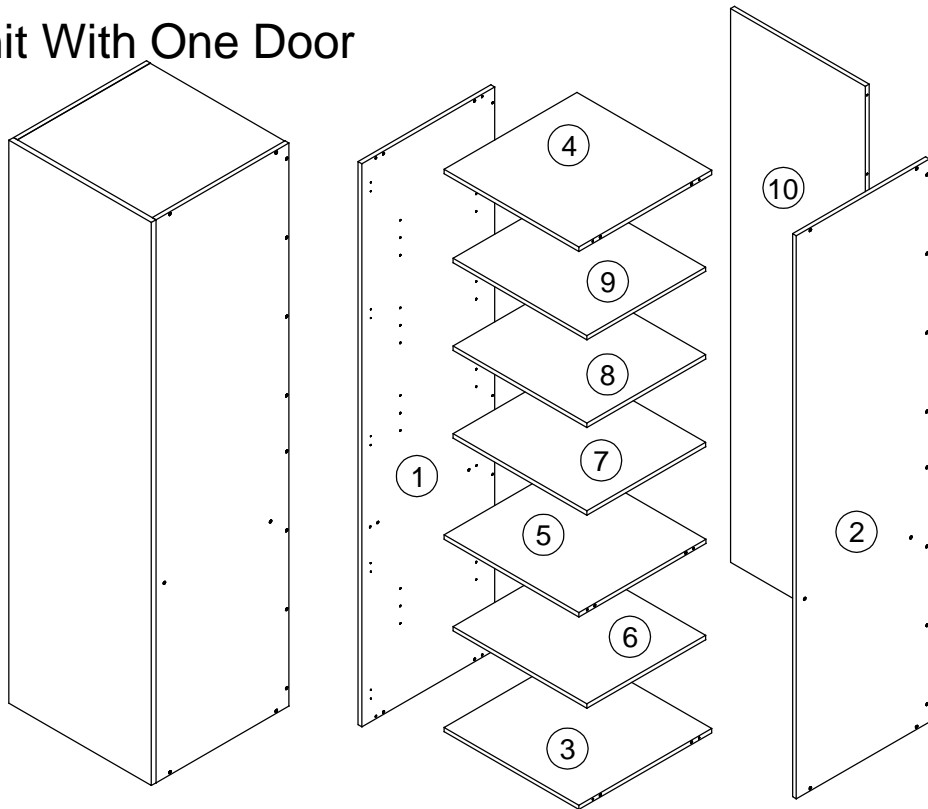

Pantry Unit With One Door