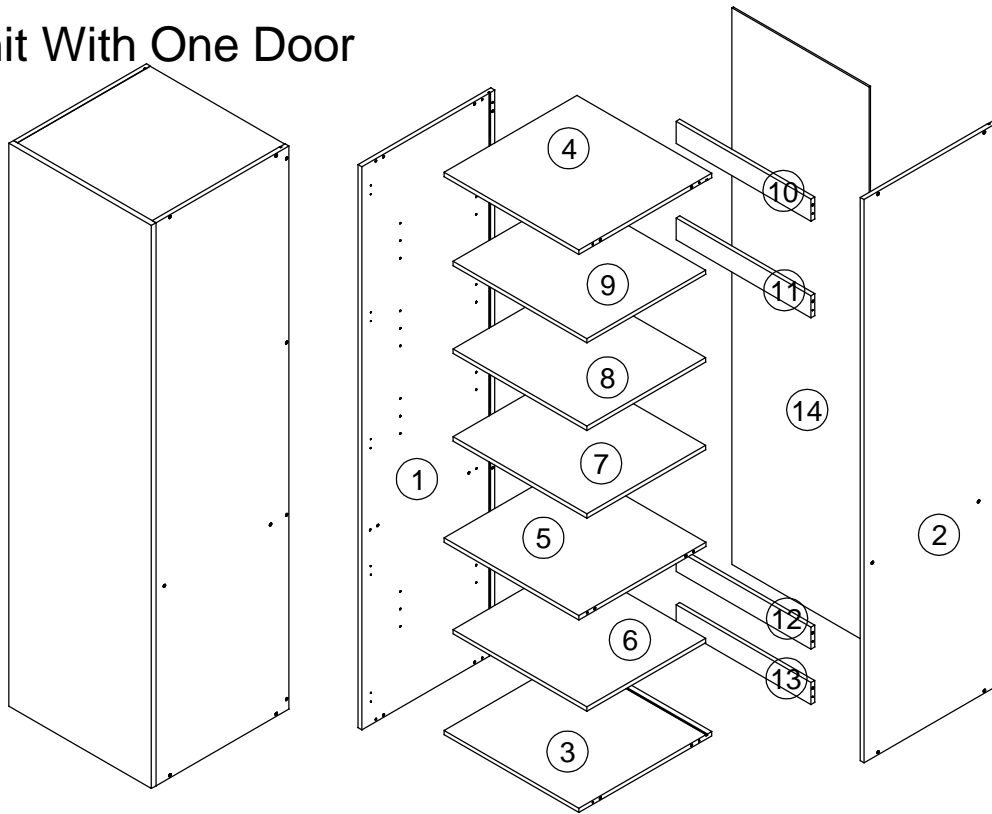

# Pantry Unit With One Door

A:20pcs  
φ7x48mm

B:20pcs  
φ8x40mm

C:16pcs

D:5pcs

E:2pcs

F:20pcs  
φ4x16mm

1